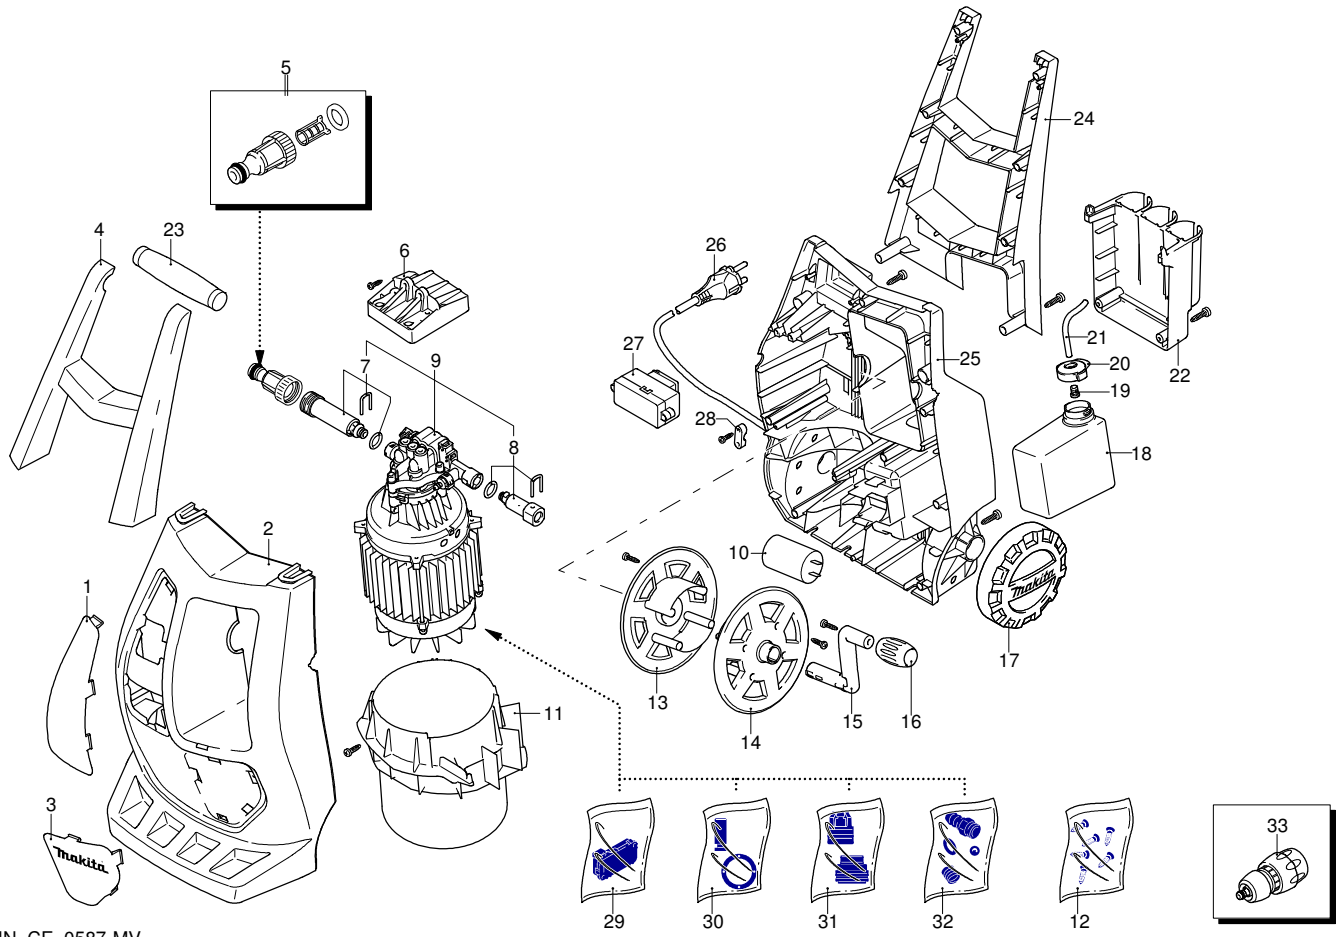

# Model HW 132

Version:

Serial number:

Code: **13046**

07/12/2010

Validity	Pos.	Code	Description	Q
	1	3640500	Green guard	1
	2	3640440	Casing	1
	3	3640510	Green guard	1
	4	3640460	Handle	1
	5	3082130	Water coupling kit	1
	6	3640520	Support	1
	7	3640870	Suction kit	1
	8	3640730	Delivery kit	1
	9	3640970	Electric pump assembly	1
	10	3640910	Capacitor	1
	11	3640300	Conveyor	1
	12	3640830	Screw kit	1
	13	3640250	Plate	1
	14	3640260	Plate	1
	15	3640270	Lever	1
	16	3640280	Knob	1
	17	3640760	Wheel	2
	18	3640380	Tank	1
	19	3440720	Filter	1
	20	3640390	Plug	1
	21	3640680	Pipe	1
	22	3640370	Accessories carrier	1
	23	3640900	Knob	1
	24	3640470	Handle	1
	25	3640450	Base	1
	26	3640770	Cable	1
	27	3640890	Switch	1
	28	3320200	Cable gland	1
	29	3640720	TSS kit	1
	30	3640990	Piston + seals kit	1
	31	3640850	Water seal kit	1
	32	3640880	Detergent suction kit	1
	33	3082661	Fitting	1

# Model HW 132

Version:

Serial number:

Code: **13046**

07/12/2010

Validity	Pos.	Code	Description	Q
	1	3640920	Gun	1
	2	3640960	High pressure hose	1
	3	3640930	Lance+lance head	1
	4	3640940	Lance+rotopower	1
	5	3640670	Lance head	1
	6	3640950	Fixed brush	1