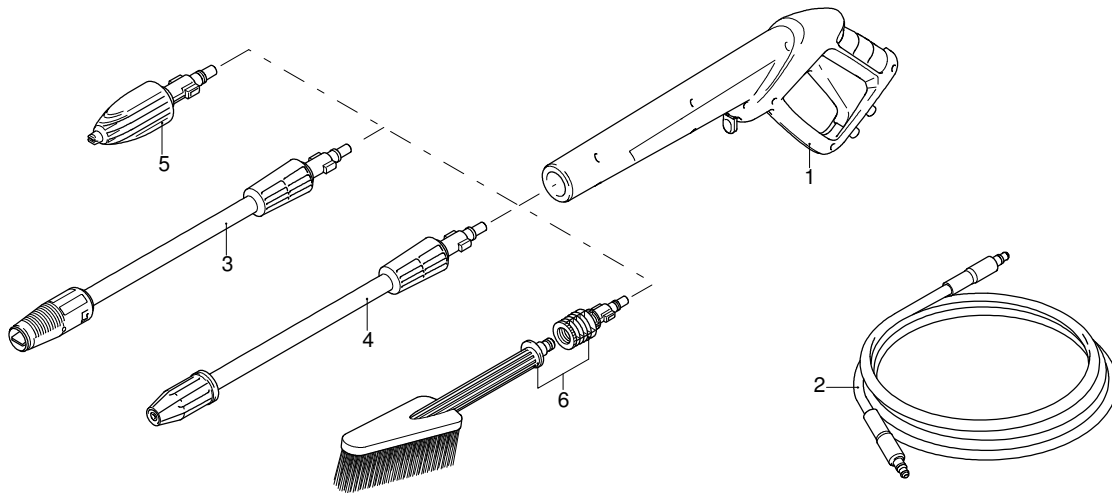

# Model HW 132

Version:

Serial number:

Code: **13046**

07/12/2010

Validity	Pos.	Code	Description	Q
	1	3640500	Green guard	1
	2	3640440	Casing	1
	3	3640510	Green guard	1
	4	3640460	Handle	1
	5	3082130	Water coupling kit	1
	6	3640520	Support	1
	7	3640870	Suction kit	1
	8	3640730	Delivery kit	1
	9	3640970	Electric pump assembly	1
	10	3640910	Capacitor	1
	11	3640300	Conveyor	1
	12	3640830	Screw kit	1
	13	3640250	Plate	1
	14	3640260	Plate	1
	15	3640270	Lever	1
	16	3640280	Knob	1
	17	3640760	Wheel	2
	18	3640380	Tank	1
	19	3440720	Filter	1
	20	3640390	Plug	1
	21	3640680	Pipe	1
	22	3640370	Accessories carrier	1
	23	3640900	Knob	1
	24	3640470	Handle	1
	25	3640450	Base	1
	26	3640770	Cable	1
	27	3640890	Switch	1
	28	3320200	Cable gland	1
	29	3640720	TSS kit	1
	30	3640990	Piston + seals kit	1
	31	3640850	Water seal kit	1
	32	3640880	Detergent suction kit	1
	33	3082661	Fitting	1

# Model HW 132

Version:

Serial number:

Code: **13046**

07/12/2010

Validity	Pos.	Code	Description	Q
	1	3640920	Gun	1
	2	3640960	High pressure hose	1
	3	3640930	Lance+lance head	1
	4	3640940	Lance+rotopower	1
	5	3640670	Lance head	1
	6	3640950	Fixed brush	1