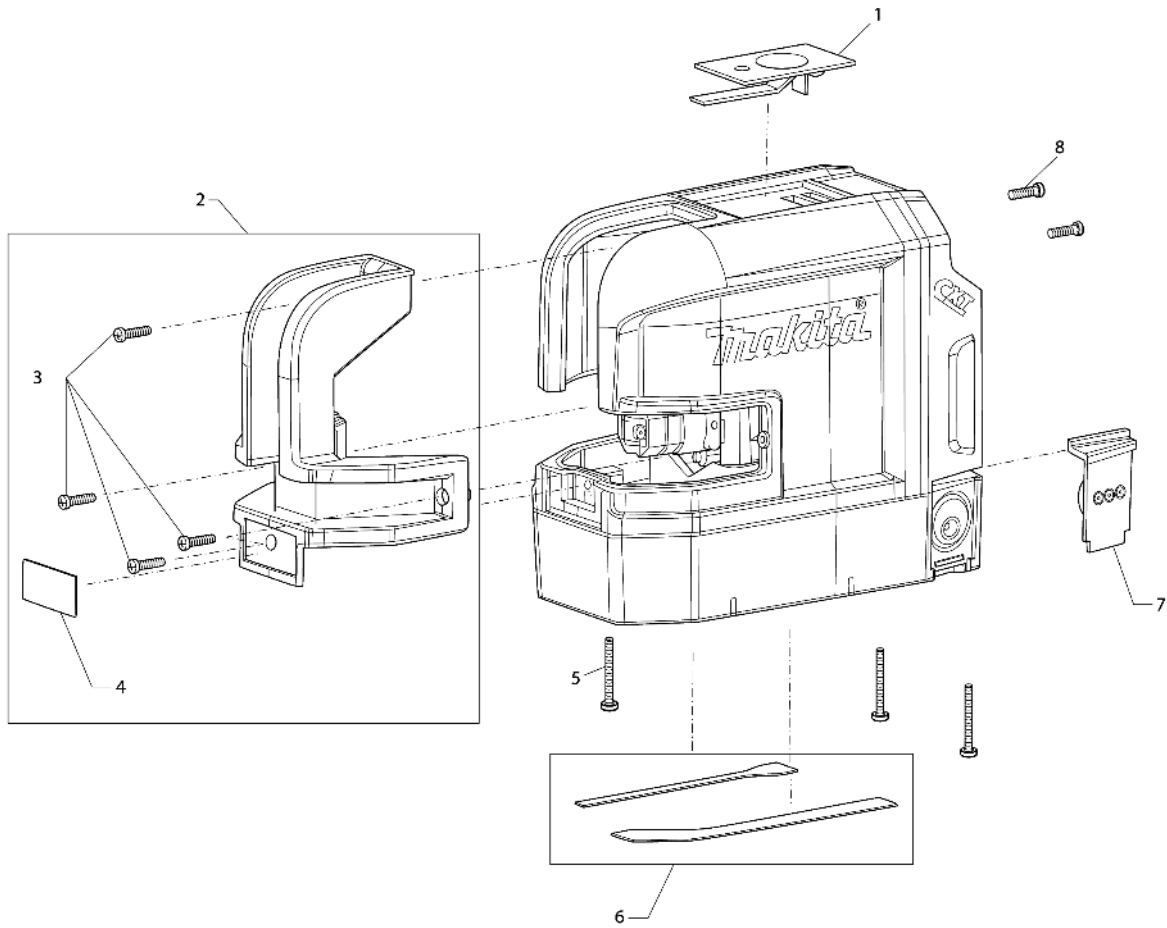

Model No.SK106GD CRDLSS GRN 4P CROSS LINE LASER

Model No.SK106GD CRDLSS GRN 4P CROSS LINE LASER

Item	Parts No.	Description	I/C	Qty	New/Old	Opt. 1	Opt. 2	Note
001	LE00899153	KEYPAD GREEN		1				
002	LE00870265	WINDOW FRAME SET. (SK106GD)		1				
D10		INC. 3,4						
003	LE00899157	SCREW(10PCS.)		1				
004	LE00855687	FRONT LABEL(SK106GD)		1				
005	LE00899156	SCREW FOR BOTTOM HOUSING(10P)		1				
006	LE00870260	BASE LABEL SET		1				
007	LE00873680	DC JACK COVER		1				
008	LE00899157	SCREW(10PCS.)		1				
A01	LE00854451	PRO L-ADAPTER		1	*			
A01-1	LE00870134	PRO L-ADAPTER	<	1				
A02	LE00864505	HOLSTER		1				
A03	LE00823195	TARGET PLATE GREEN		1				
A04	LE00772796	LASER VISIBILITY GLASSESS		1				

Please order the parts with part number.

Print Date 31/3/2020