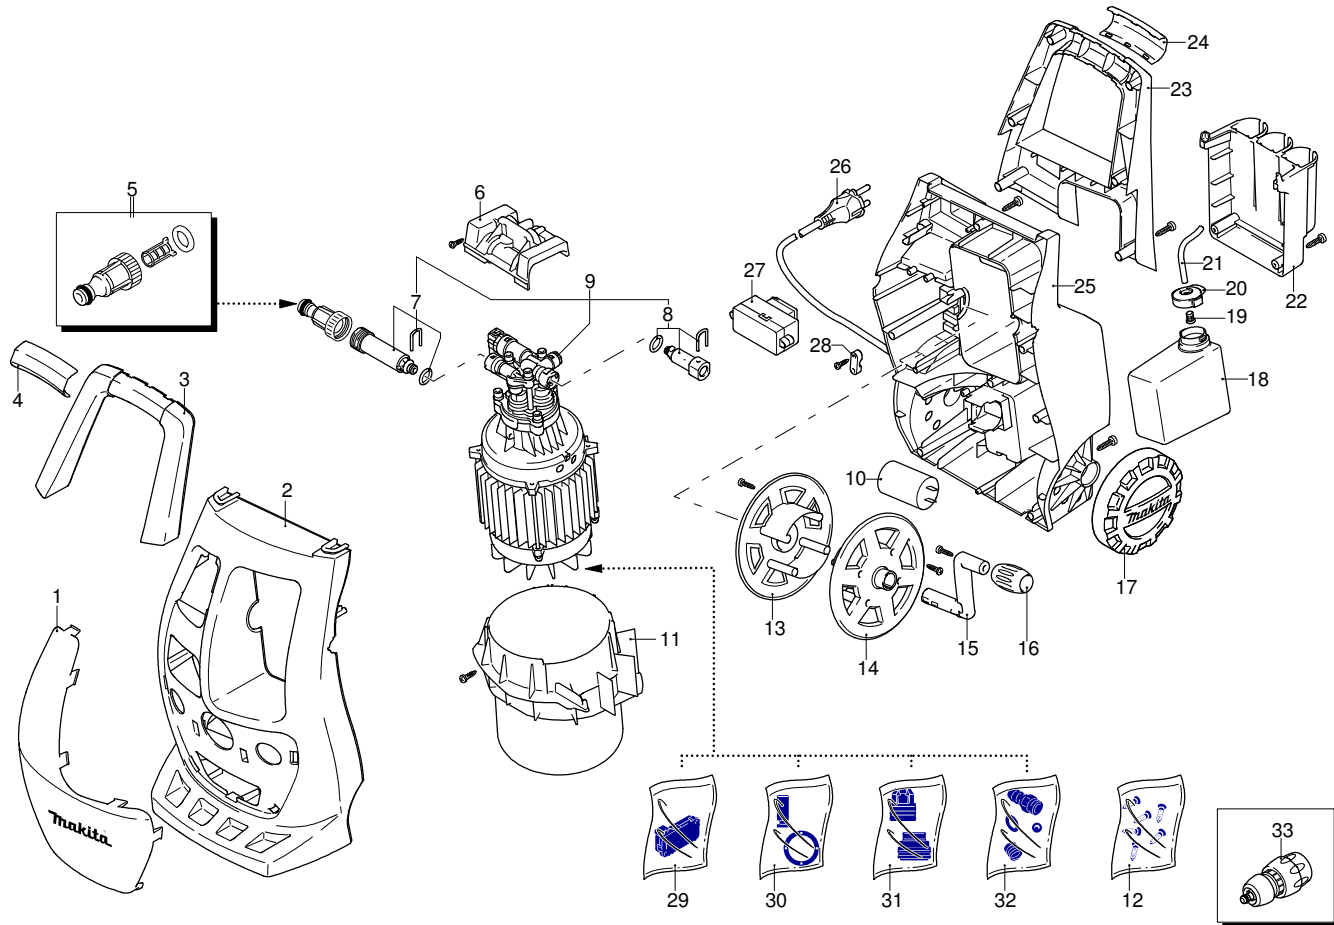

# Model HW 112

Version:

Serial number:

Code: **13044**

07/12/2010

Validity	Pos.	Code	Description	Q
	1	3640240	Green guard	1
	2	3640200	Casing	1
	3	3640220	Handle	1
	4	3640340	Knob	1
	5	3082130	Water coupling kit	1
	6	3640290	Support	1
	7	3640580	Suction kit	1
	8	3640730	Delivery kit	1
	9	3640810	Electric pump assembly	1
	10	3640780	Capacitor	1
	11	3640300	Conveyor	1
	12	3640800	Screw kit	1
	13	3640250	Plate	1
	14	3640260	Plate	1
	15	3640270	Lever	1
	16	3640280	Knob	1
	17	3640760	Wheel	2
	18	3640380	Tank	1
	19	3440720	Filter	1
	20	3640390	Plug	1
	21	3640680	Pipe	1
	22	3640370	Accessories carrier	1
	23	3640230	Handle	1
	24	3640980	Knob	1
	25	3640210	Base	1
	26	3640770	Cable	1
	27	3640790	Switch	1
	28	3320200	Cable gland	1
	29	3640720	TSS kit	1
	30	3640820	Piston + seals kit	1
	31	3640550	Water seal kit	1
	32	3640740	Detergent suction kit	1
	33	3082661	Fitting	1

# Model HW 112

Version:

Serial number:

Code: **13044**

07/12/2010

Validity	Pos.	Code	Description	Q
	1	3320152	Gun	1
	2	3320130	Extension	1
	3	3640650	Lance+lance head	1
	4	3320120	Lance+rotopower	1
	5	3640670	Lance head	1
	6	3640950	Fixed brush	1
	7	3640660	High pressure hose	1