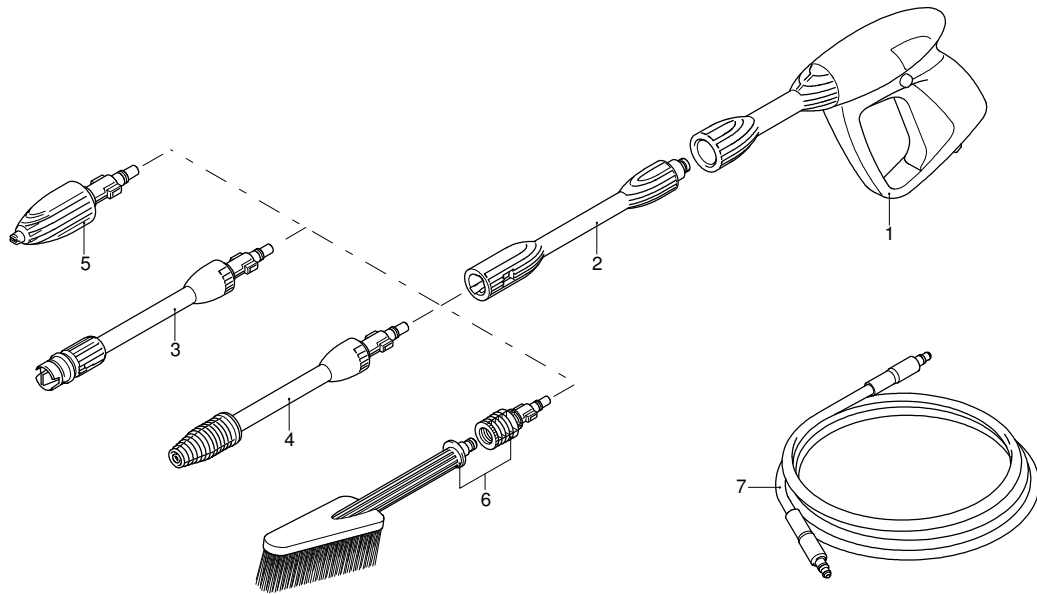

# Model HW 112

Version:

Serial number:

Code: **13044**

07/12/2010

Validity	Pos.	Code	Description	Q
	1	3640240	Green guard	1
	2	3640200	Casing	1
	3	3640220	Handle	1
	4	3640340	Knob	1
	5	3082130	Water coupling kit	1
	6	3640290	Support	1
	7	3640580	Suction kit	1
	8	3640730	Delivery kit	1
	9	3640810	Electric pump assembly	1
	10	3640780	Capacitor	1
	11	3640300	Conveyor	1
	12	3640800	Screw kit	1
	13	3640250	Plate	1
	14	3640260	Plate	1
	15	3640270	Lever	1
	16	3640280	Knob	1
	17	3640760	Wheel	2
	18	3640380	Tank	1
	19	3440720	Filter	1
	20	3640390	Plug	1
	21	3640680	Pipe	1
	22	3640370	Accessories carrier	1
	23	3640230	Handle	1
	24	3640980	Knob	1
	25	3640210	Base	1
	26	3640770	Cable	1
	27	3640790	Switch	1
	28	3320200	Cable gland	1
	29	3640720	TSS kit	1
	30	3640820	Piston + seals kit	1
	31	3640550	Water seal kit	1
	32	3640740	Detergent suction kit	1
	33	3082661	Fitting	1

# Model HW 112

Version:

Serial number:

Code: **13044**

07/12/2010

Validity	Pos.	Code	Description	Q
	1	3320152	Gun	1
	2	3320130	Extension	1
	3	3640650	Lance+lance head	1
	4	3320120	Lance+rotopower	1
	5	3640670	Lance head	1
	6	3640950	Fixed brush	1
	7	3640660	High pressure hose	1