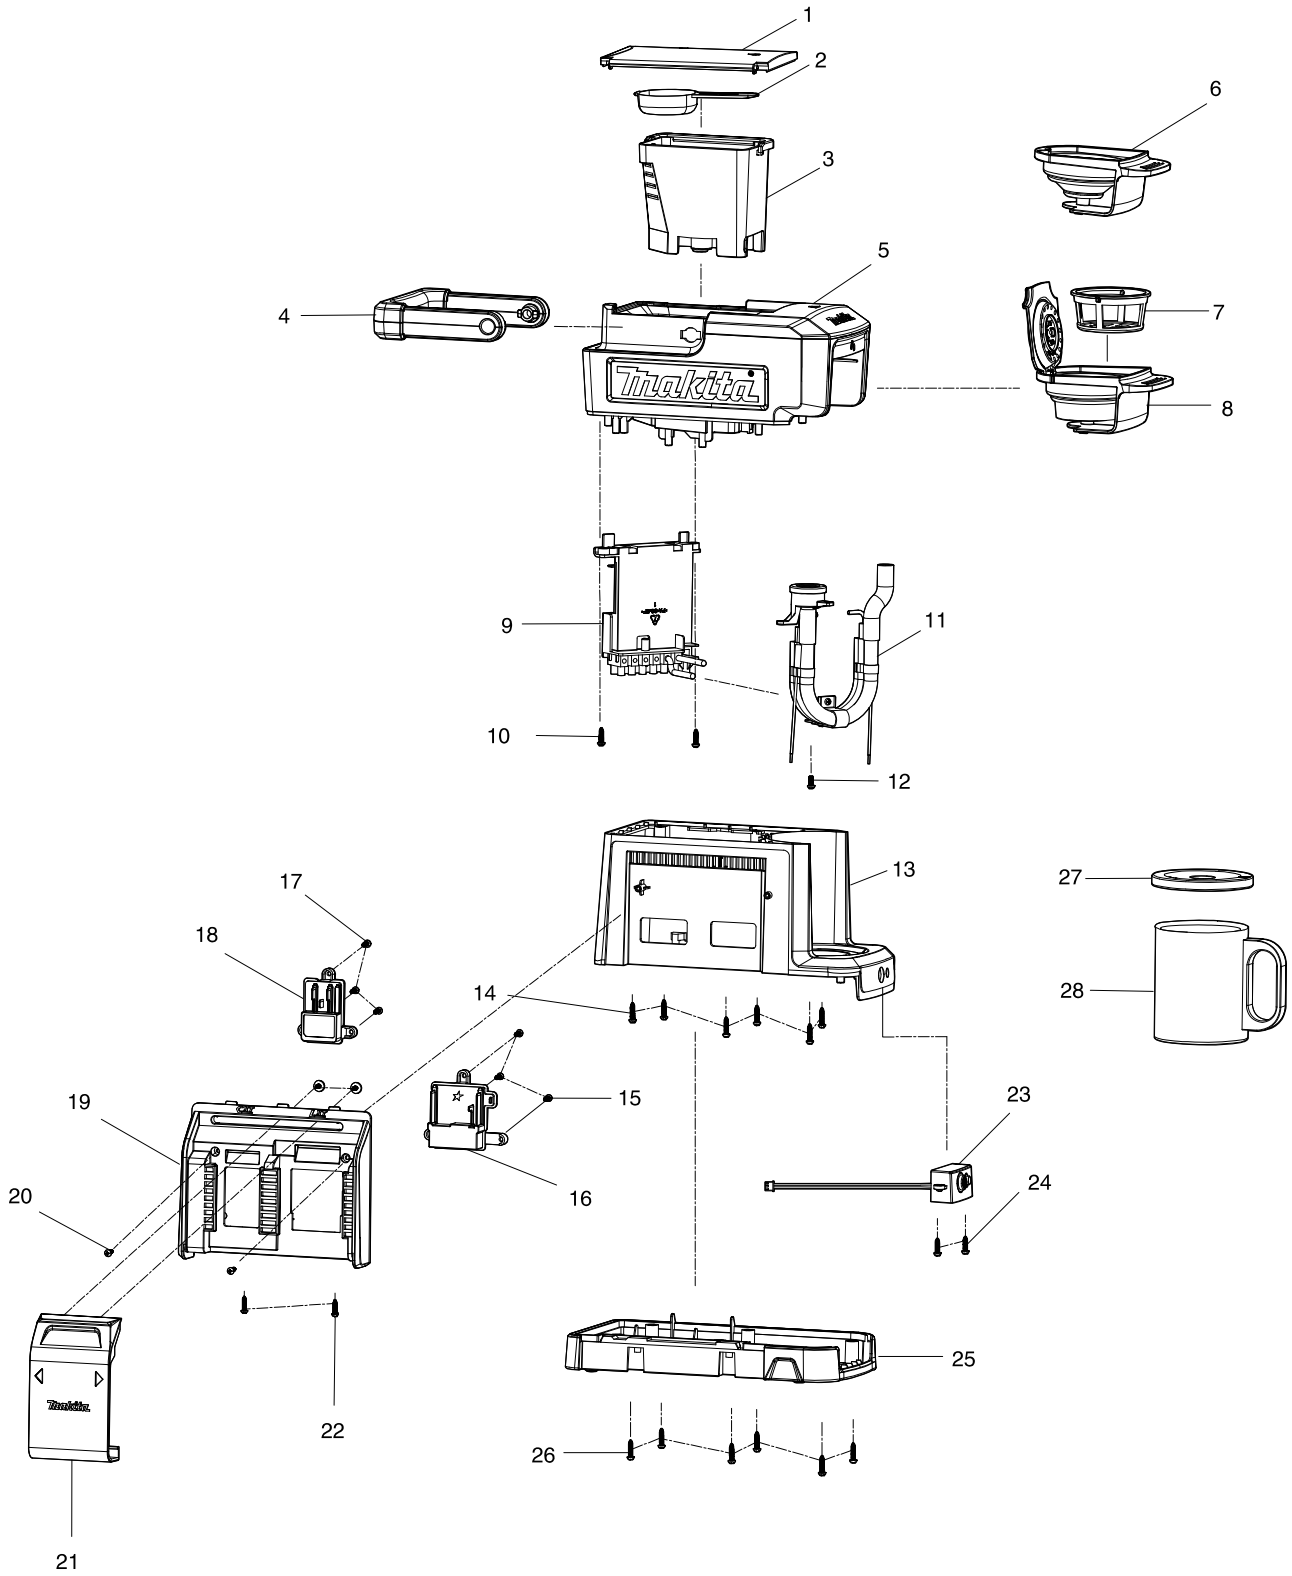

Model No. DCM501 CORDLESS COFFEE MAKER

Model No. DCM501 CORDLESS COFFEE MAKER

Item	Parts No.	Description	I/C	Qty	N/O	Opt. 1	Opt. 2	Note
001	KF00000034	WATER TANK COVER		1				
002	KF00000033	SPOON		1				
003	KF00000019	WATER TANK SET		1				
004	KF00000017	HANDLE SET(BLUE)		1				
005	KF00000010	TOP&MIDDLE COVER SET(BLUE)		1				
006	KF00000014	POD DRAWER		1				
007	KF00000013	FILTER SET		1				
008	KF00000012	DRAWER SET		1				
009	KF00000008	MAIN PCB SET		1				
010	KF00000002	SCREW 3X12		2				
011	KF00000009	HEATING TUBE SET		1				
012	KF00000002	SCREW 3X12		1				
013	KF00000003	MAIN BODY (BLUE)		1				
014	KF00000002	SCREW 3X12		6				
015	KF00000002	SCREW 3X12		3				
016	KF00000032	UNIVERSAL BATTERY HOLDER SET		1				
017	KF00000002	SCREW 3X12		3				
018	KF00000031	10.8V BATTERY HOLDER SET		1				
019	KF00000029	BATTERY BOX (BLUE)		1				
020	KF00000007	SCREW 3X10		2				
021	KF00000006	SLIDING COVER OF BATTERY SET		1				
022	KF00000002	SCREW 3X12		2				
023	KF00000005	BUTTON PCB ASSEMBLY		1				
024	KF00000002	SCREW 3X12		2				
025	KF00000001	BASE SET		1				
C10	KF00000028	FOOT		4				
026	KF00000002	SCREW 3X12		6				
027	KF00000021	CUP COVER		1				
028	KF00000020	CUP + SILK SCREEN		1				