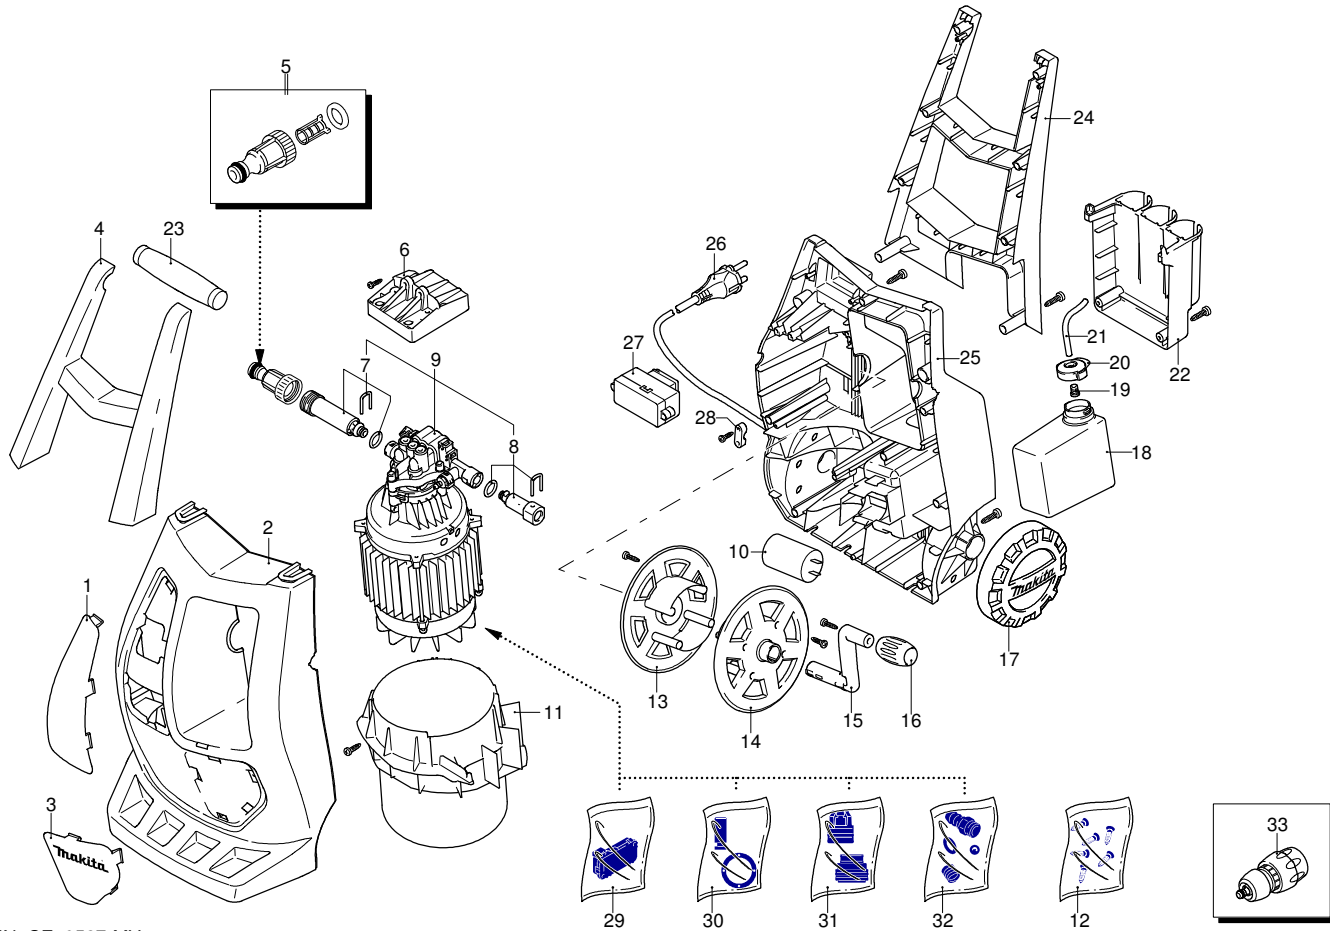

Model HW 121

Version:

Serial number:

Code: **13045**

07/12/2010

Validity	Pos.	Code	Description	Q
	1	3640500	Green guard	1
	2	3640440	Casing	1
	3	3640510	Green guard	1
	4	3640460	Handle	1
	5	3082130	Water coupling kit	1
	6	3640520	Support	1
	7	3640870	Suction kit	1
	8	3640730	Delivery kit	1
	9	3640840	Electric pump assembly	1
	10	3640910	Capacitor	1
	11	3640300	Conveyor	1
	12	3640830	Screw kit	1
	13	3640250	Plate	1
	14	3640260	Plate	1
	15	3640270	Lever	1
	16	3640280	Knob	1
	17	3640760	Wheel	2
	18	3640380	Tank	1
	19	3440720	Filter	1
	20	3640390	Plug	1
	21	3640680	Pipe	1
	22	3640370	Accessories carrier	1
	23	3640900	Knob	1
	24	3640470	Handle	1
	25	3640450	Base	1
	26	3640770	Cable	1
	27	3640890	Switch	1
	28	3320200	Cable gland	1
	29	3640720	TSS kit	1
	30	3640860	Piston + seals kit	1
	31	3640850	Water seal kit	1
	32	3640880	Detergent suction kit	1
	33	3082661	Fitting	1

UN_CE_0587-MV

Model HW 121

Version:

Serial number:

Code: **13045**

07/12/2010

Validity	Pos.	Code	Description	Q
	1	3640920	Gun	1
	2	3640960	High pressure hose	1
	3	3640930	Lance+lance head	1
	4	3640940	Lance+rotopower	1
	5	3640670	Lance head	1
	6	3640950	Fixed brush	1