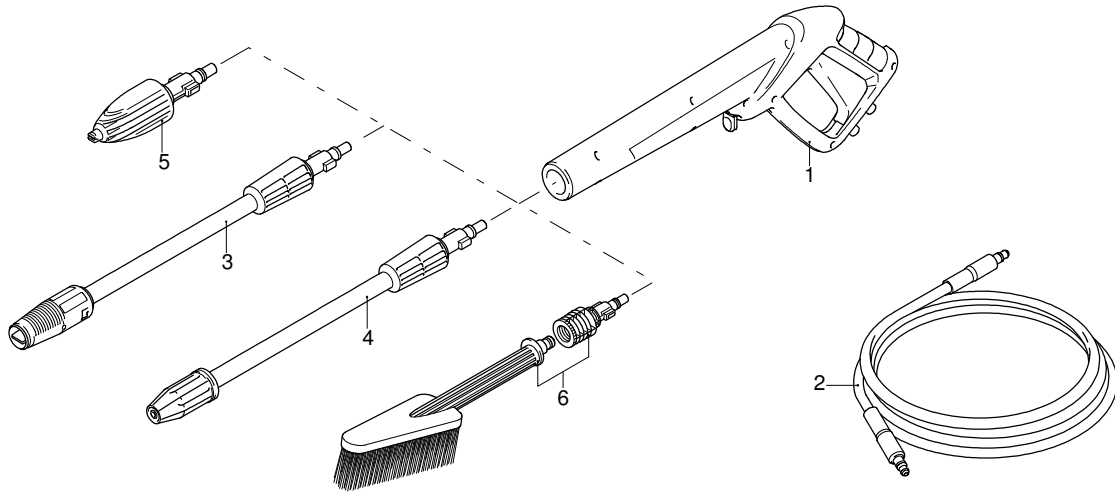

Model HW 121

Version:

Serial number:

Code: **13045**

07/12/2010

Validity	Pos.	Code	Description	Q
	1	3640500	Green guard	1
	2	3640440	Casing	1
	3	3640510	Green guard	1
	4	3640460	Handle	1
	5	3082130	Water coupling kit	1
	6	3640520	Support	1
	7	3640870	Suction kit	1
	8	3640730	Delivery kit	1
	9	3640840	Electric pump assembly	1
	10	3640910	Capacitor	1
	11	3640300	Conveyor	1
	12	3640830	Screw kit	1
	13	3640250	Plate	1
	14	3640260	Plate	1
	15	3640270	Lever	1
	16	3640280	Knob	1
	17	3640760	Wheel	2
	18	3640380	Tank	1
	19	3440720	Filter	1
	20	3640390	Plug	1
	21	3640680	Pipe	1
	22	3640370	Accessories carrier	1
	23	3640900	Knob	1
	24	3640470	Handle	1
	25	3640450	Base	1
	26	3640770	Cable	1
	27	3640890	Switch	1
	28	3320200	Cable gland	1
	29	3640720	TSS kit	1
	30	3640860	Piston + seals kit	1
	31	3640850	Water seal kit	1
	32	3640880	Detergent suction kit	1
	33	3082661	Fitting	1

UN_CE_0587-MV

Model HW 121

Version:

Serial number:

Code: **13045**

07/12/2010

Validity	Pos.	Code	Description	Q
	1	3640920	Gun	1
	2	3640960	High pressure hose	1
	3	3640930	Lance+lance head	1
	4	3640940	Lance+rotopower	1
	5	3640670	Lance head	1
	6	3640950	Fixed brush	1